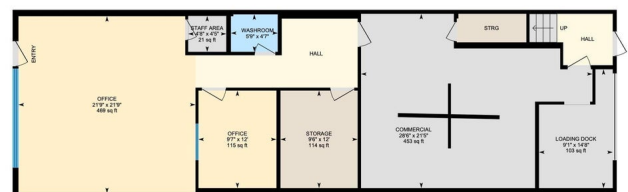

Community Information

0 6 12 ft

PREPARED: 2024/10/31